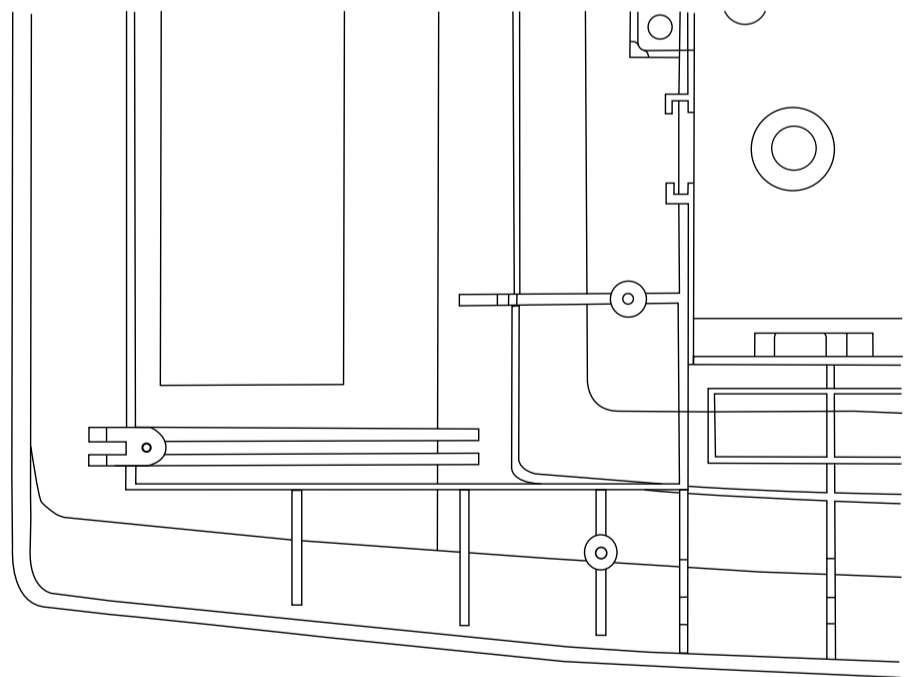

Sealing

ACOM INC. #679-1, YUGYO-RI, GUNNAE-MYUN, POCHON-SI, KYUNGGI-DO, 487-872, KOREA		
TITLE PW-200		
SIZE A4	DWG NO PC-DW1-0500	REV 0
FILE NAME:		
SCALE:	WEIGHT:	