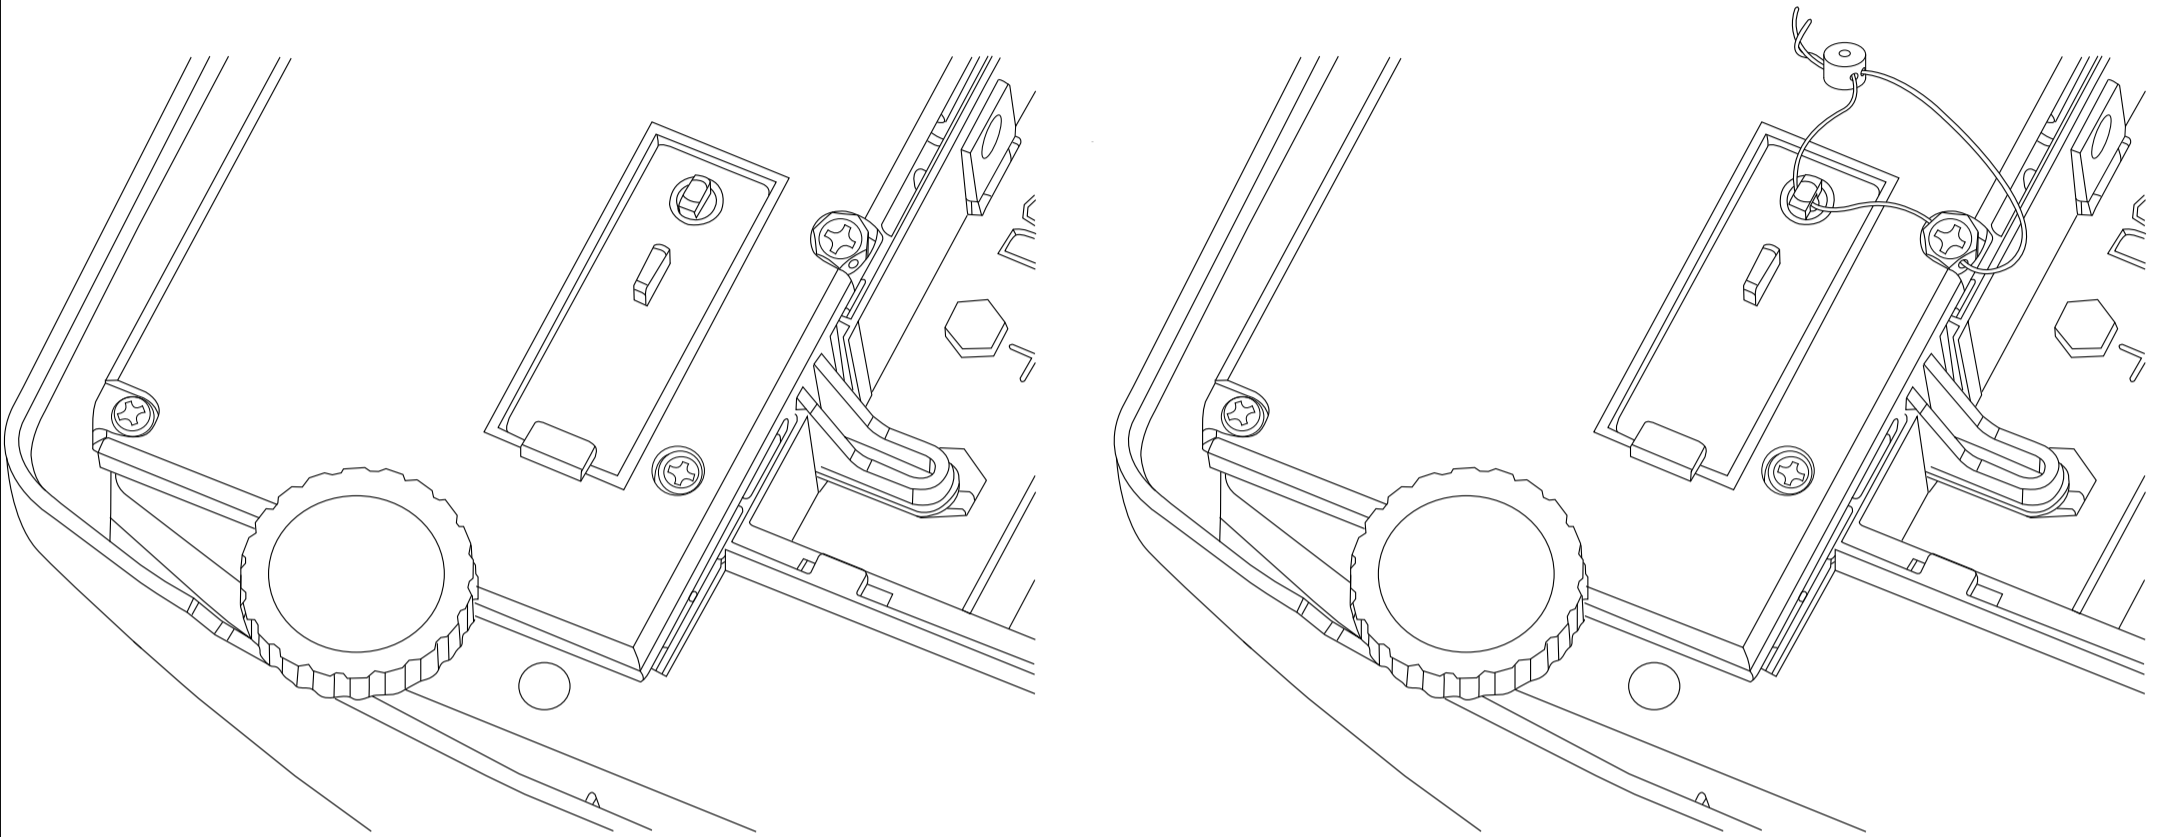

Sealing

ACOM INC. #679-1, YUGYO-RI, GUNNAE-MYUN, POCHON-SI, KYUNGGI-DO, 487-872, KOREA		
TITLE PW-200		
SIZE A4	DWG NO PC-DW1-0500	REV 0
FILE NAME:		
SCALE:	WEIGHT:	